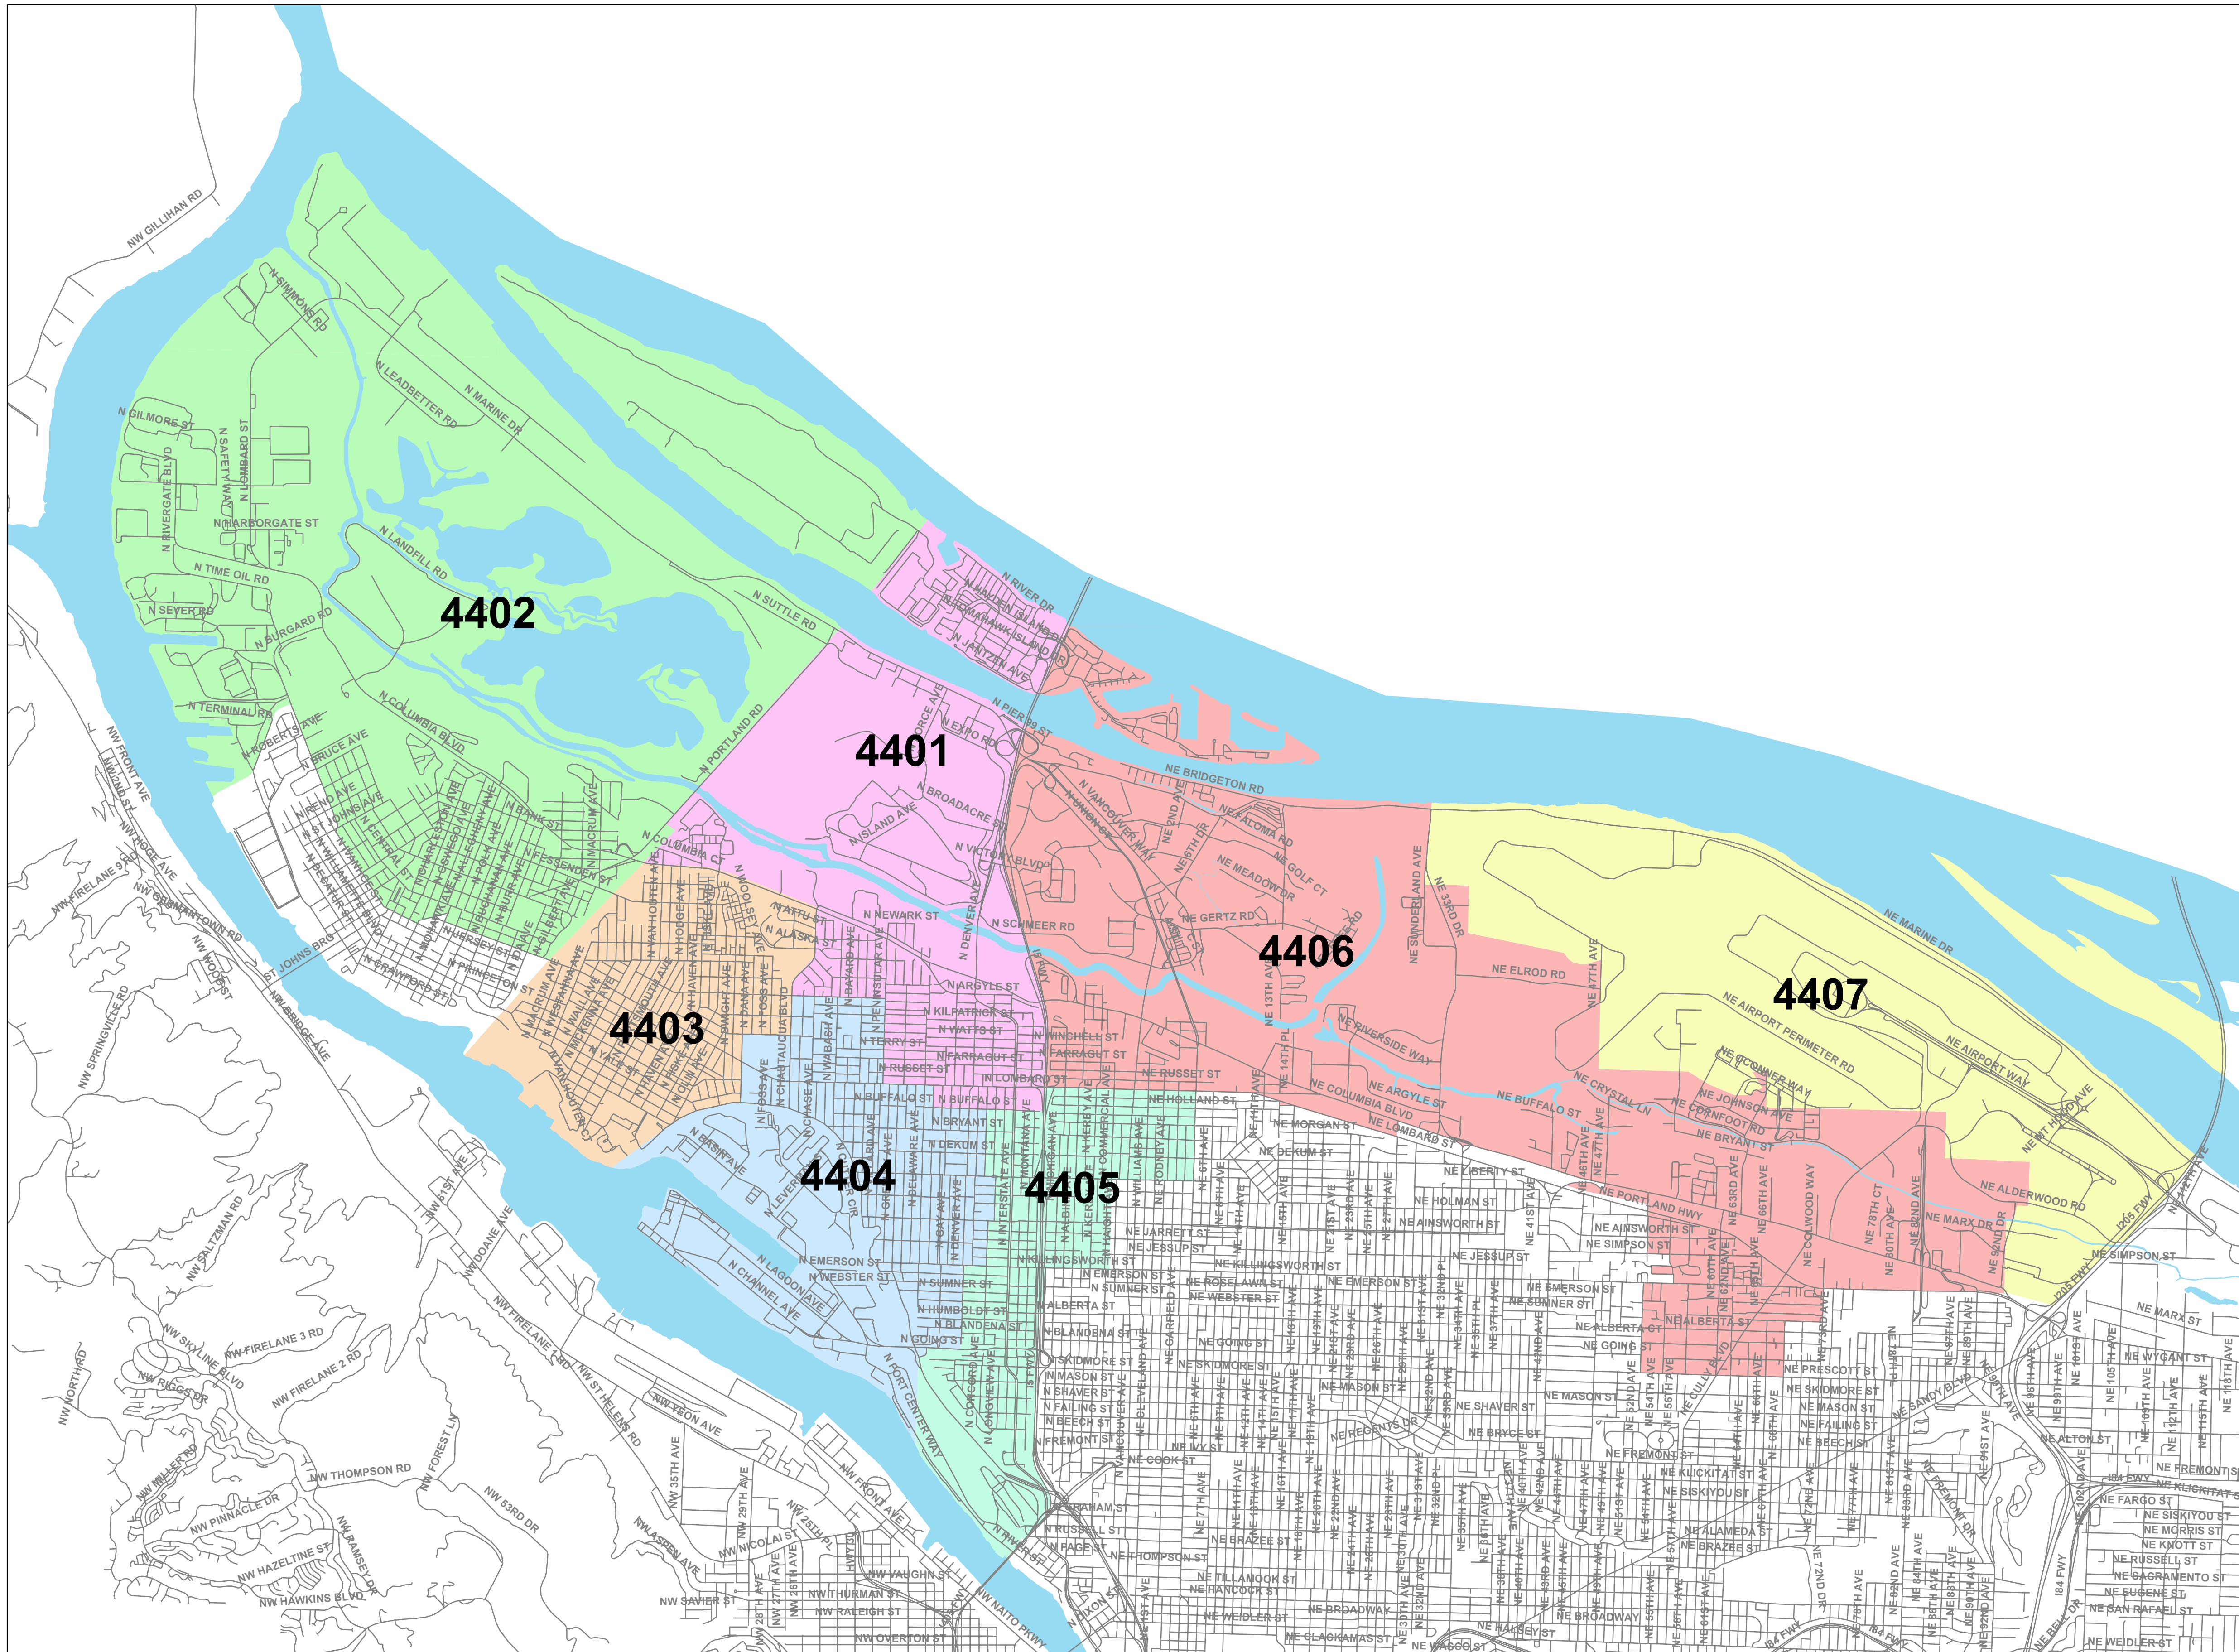

Precincts in State Representative District 44

Precincts

- 4401
- 4402
- 4403
- 4404
- 4405
- 4406
- 4407

Multnomah County Elections Division
1040 SE Morrison St.
Portland OR 97214
503-988-VOTE
elections@multco.us
MultnomahVotes.gov