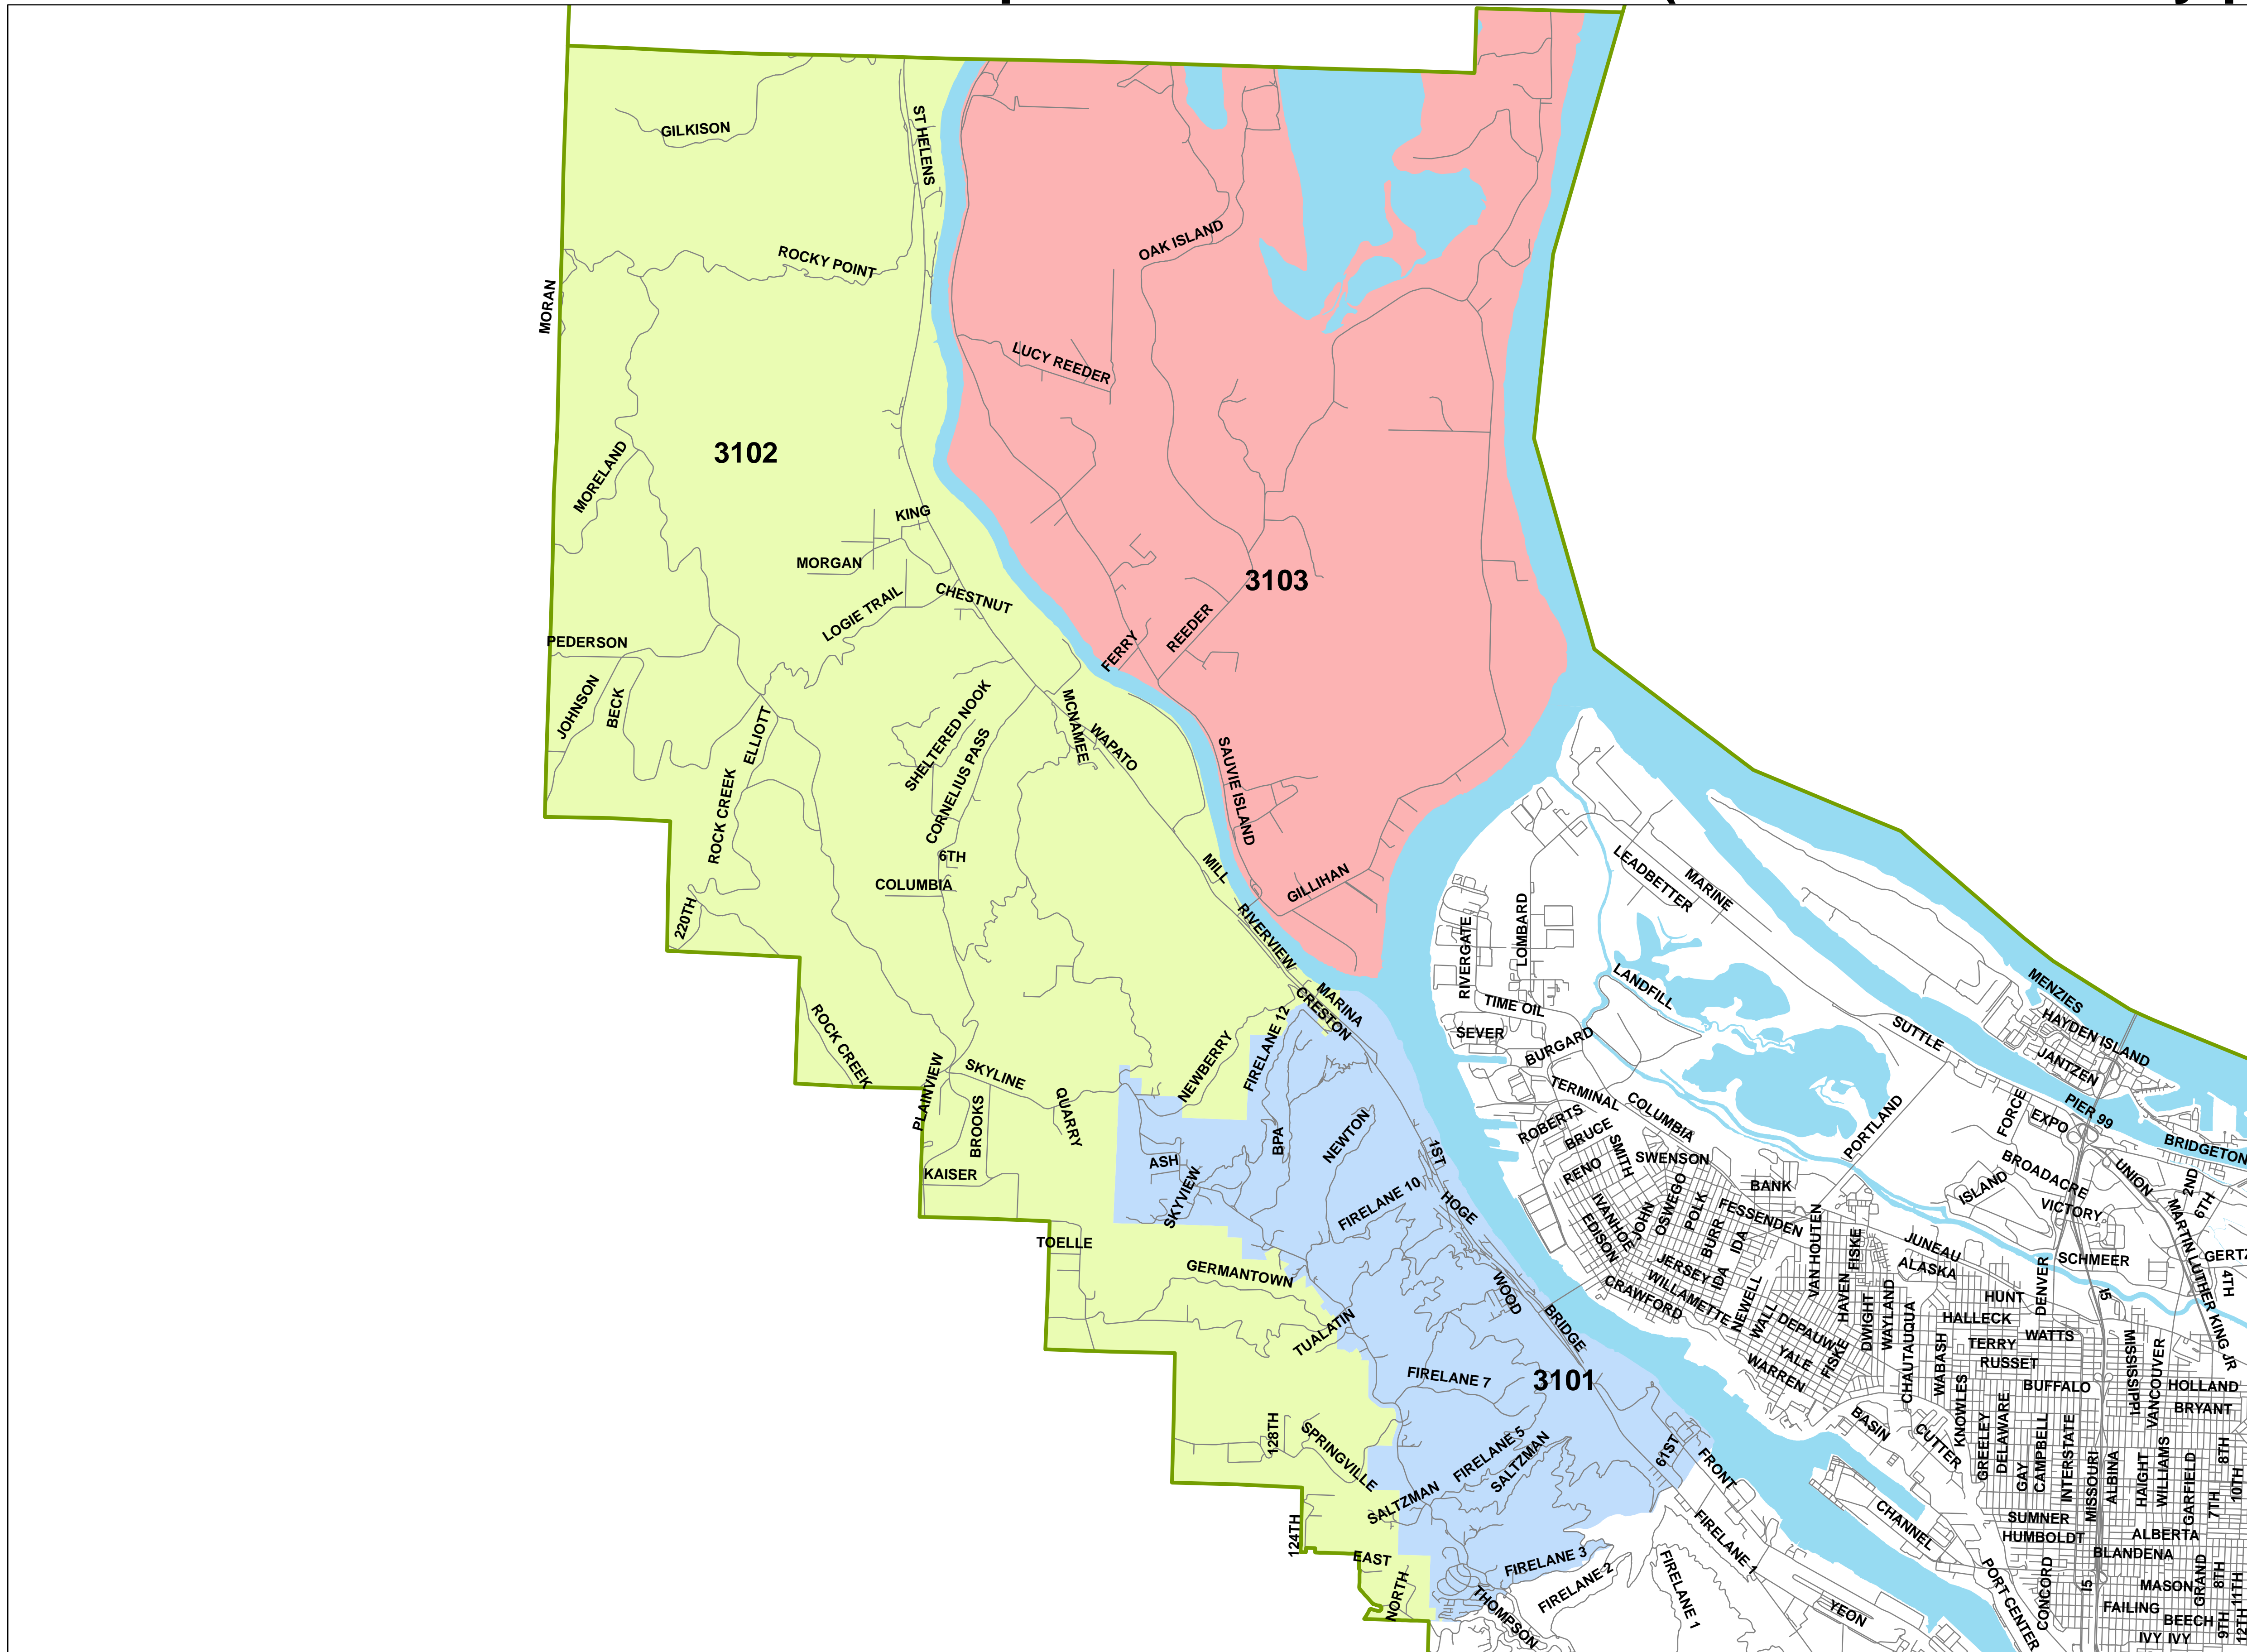

Precincts in State Representative District 31 (Multnomah County portion)

Precincts in Rep. Dist. 31

- 3101
- 3102
- 3103

Disclaimer: This map is for reference use only. Data is derived from multiple sources with varying levels of accuracy.