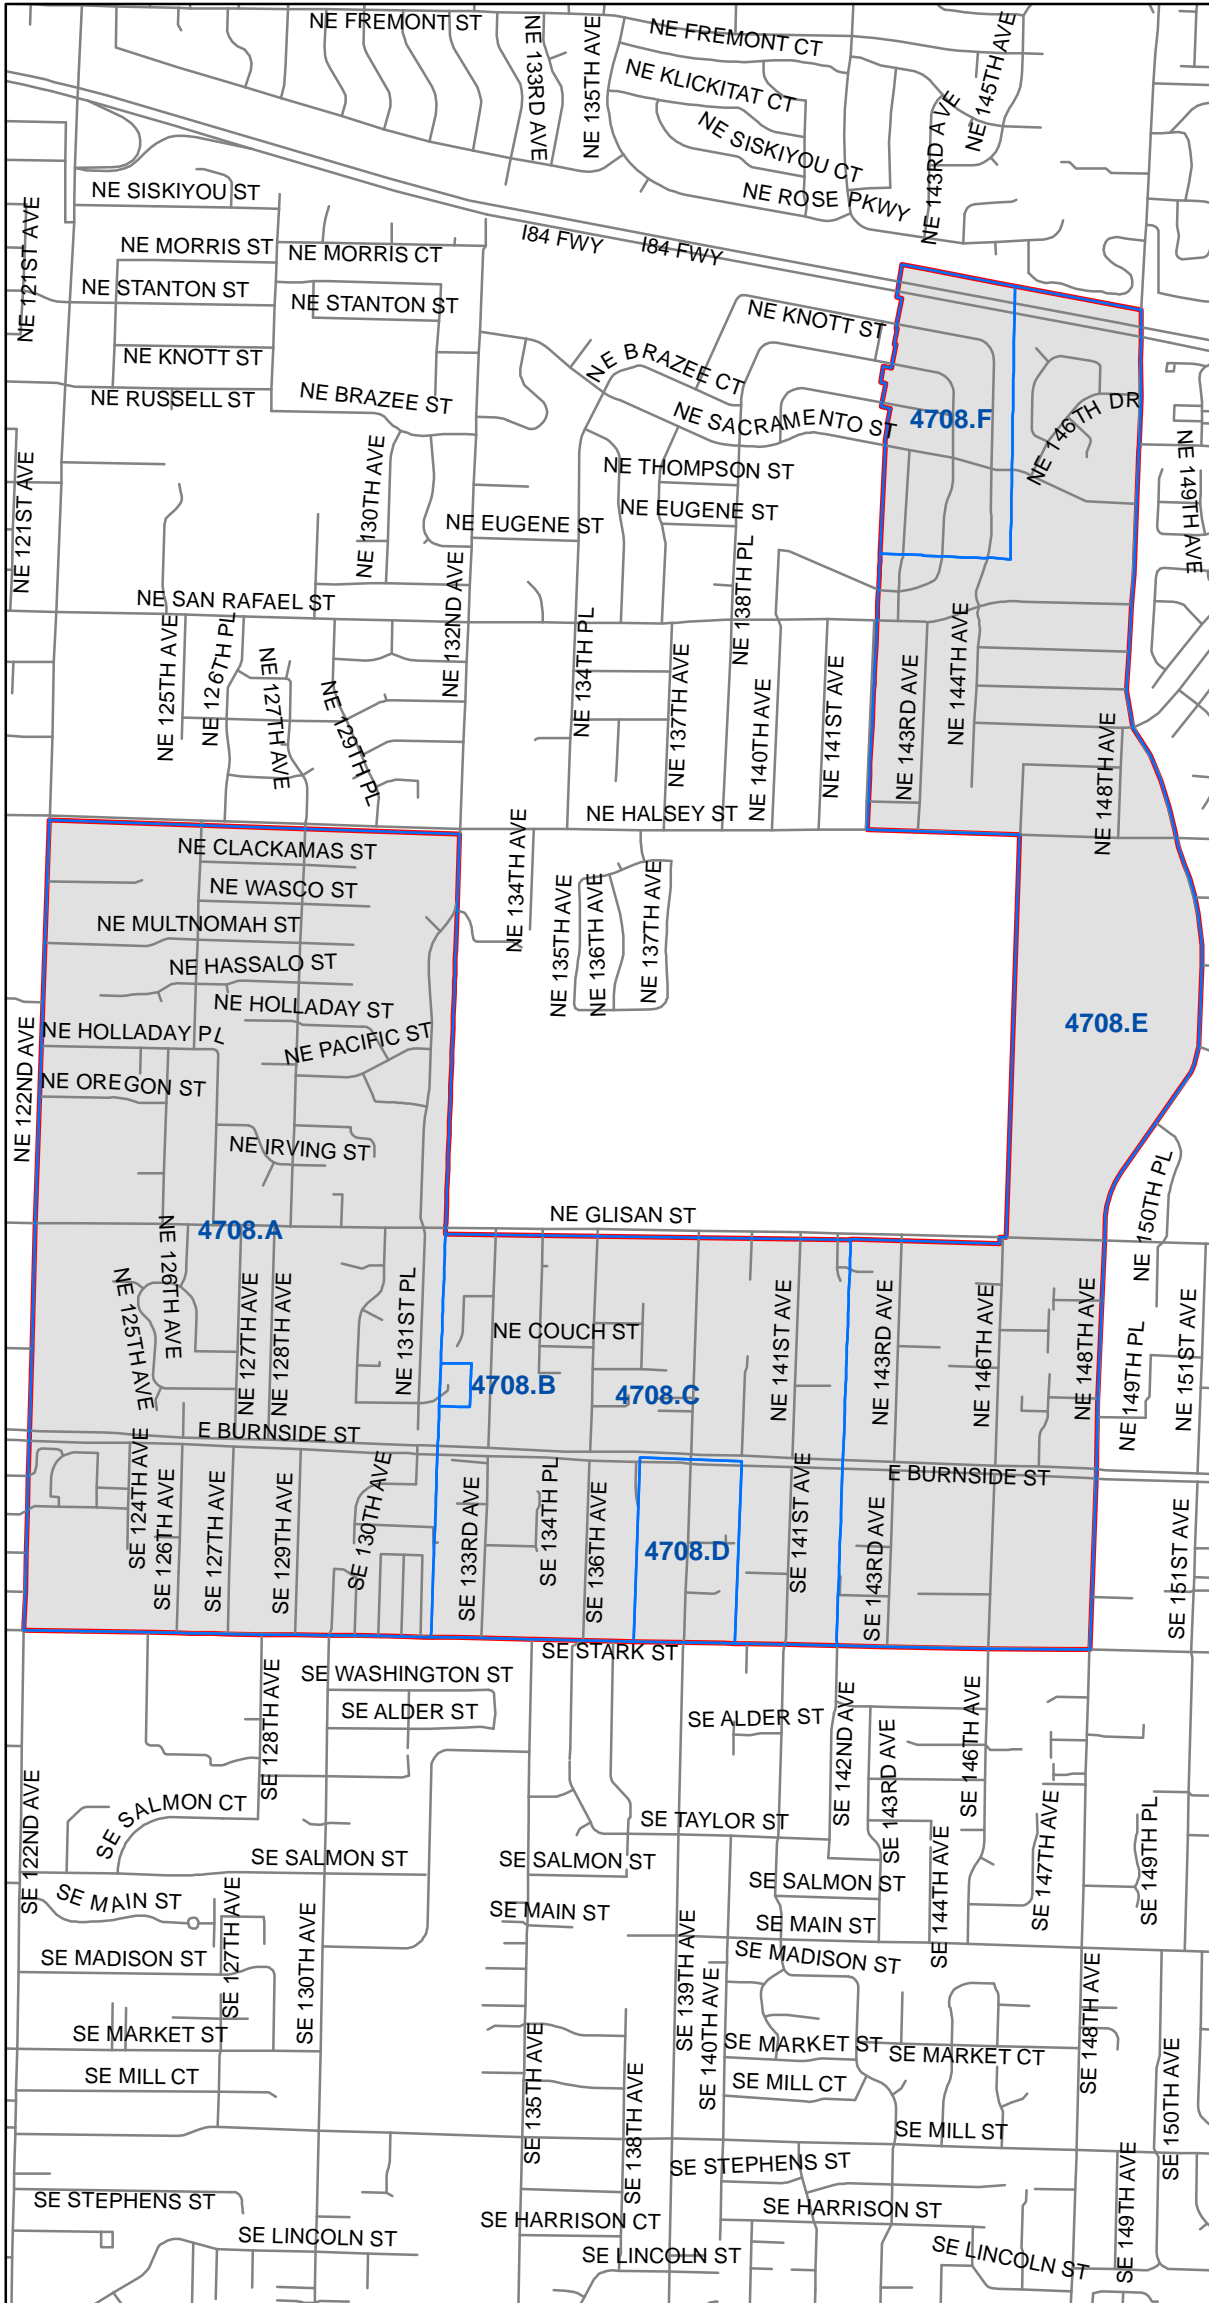

Precinct 4708

Multnomah County Elections Division
 1040 SE Morrison St.
 Portland OR 97214
 503-988-3720
 elections@multco.us
 www.mcelections.org

Disclaimer: This map is for reference use only. Data is derived from multiple sources with varying levels of accuracy.