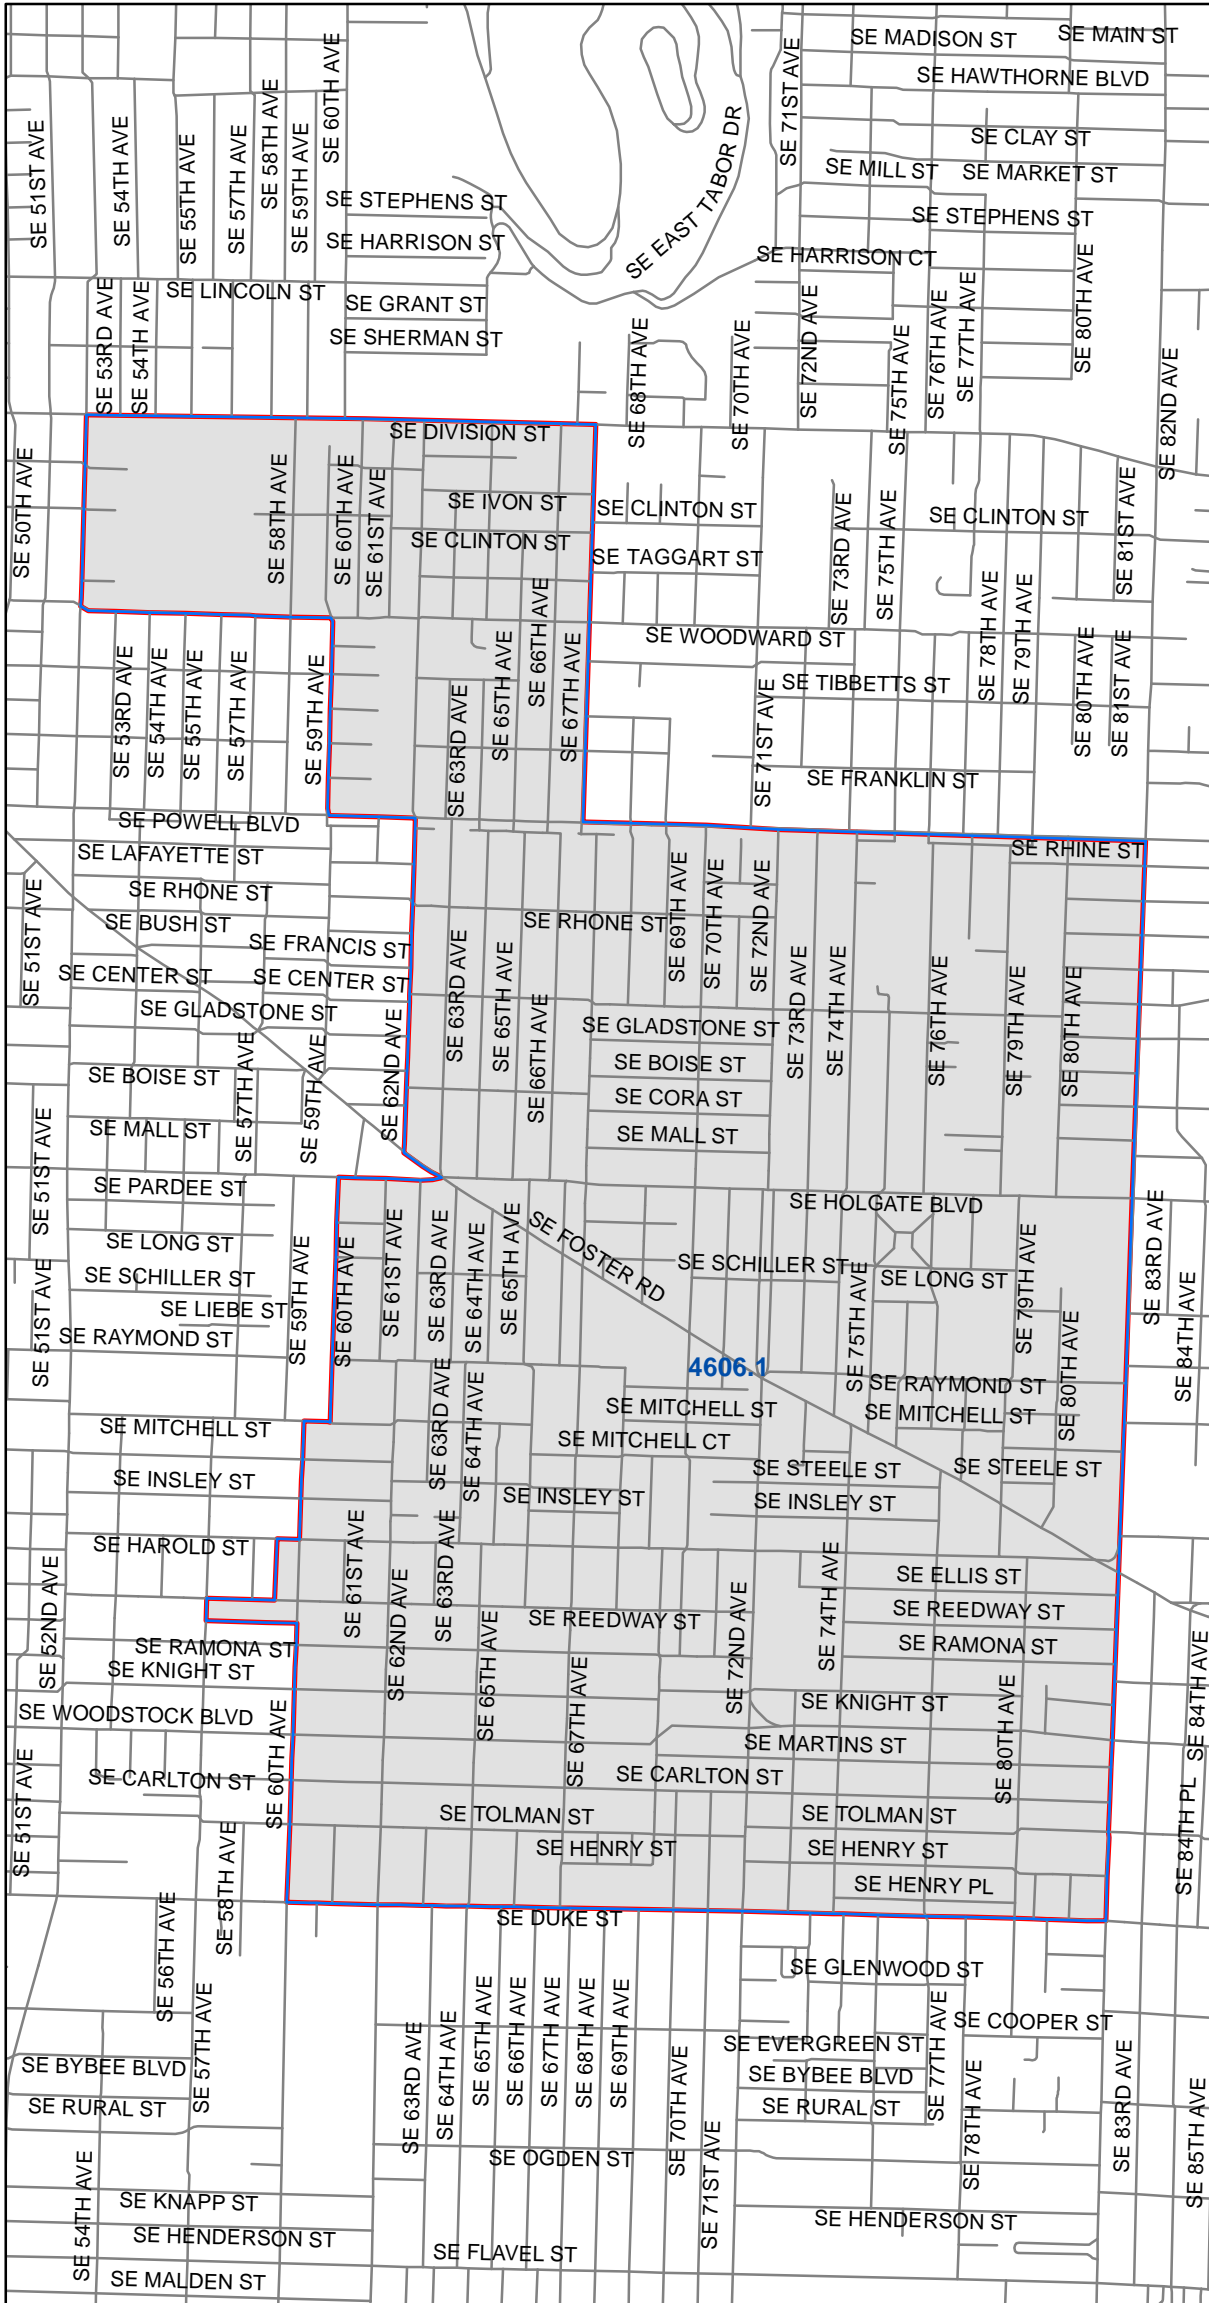

Precinct 4606

Multnomah County Elections Division
 1040 SE Morrison St.
 Portland OR 97214
 503-988-3720
 elections@multco.us
 www.mcelections.org

Disclaimer: This map is for reference use only. Data is derived from multiple sources with varying levels of accuracy.