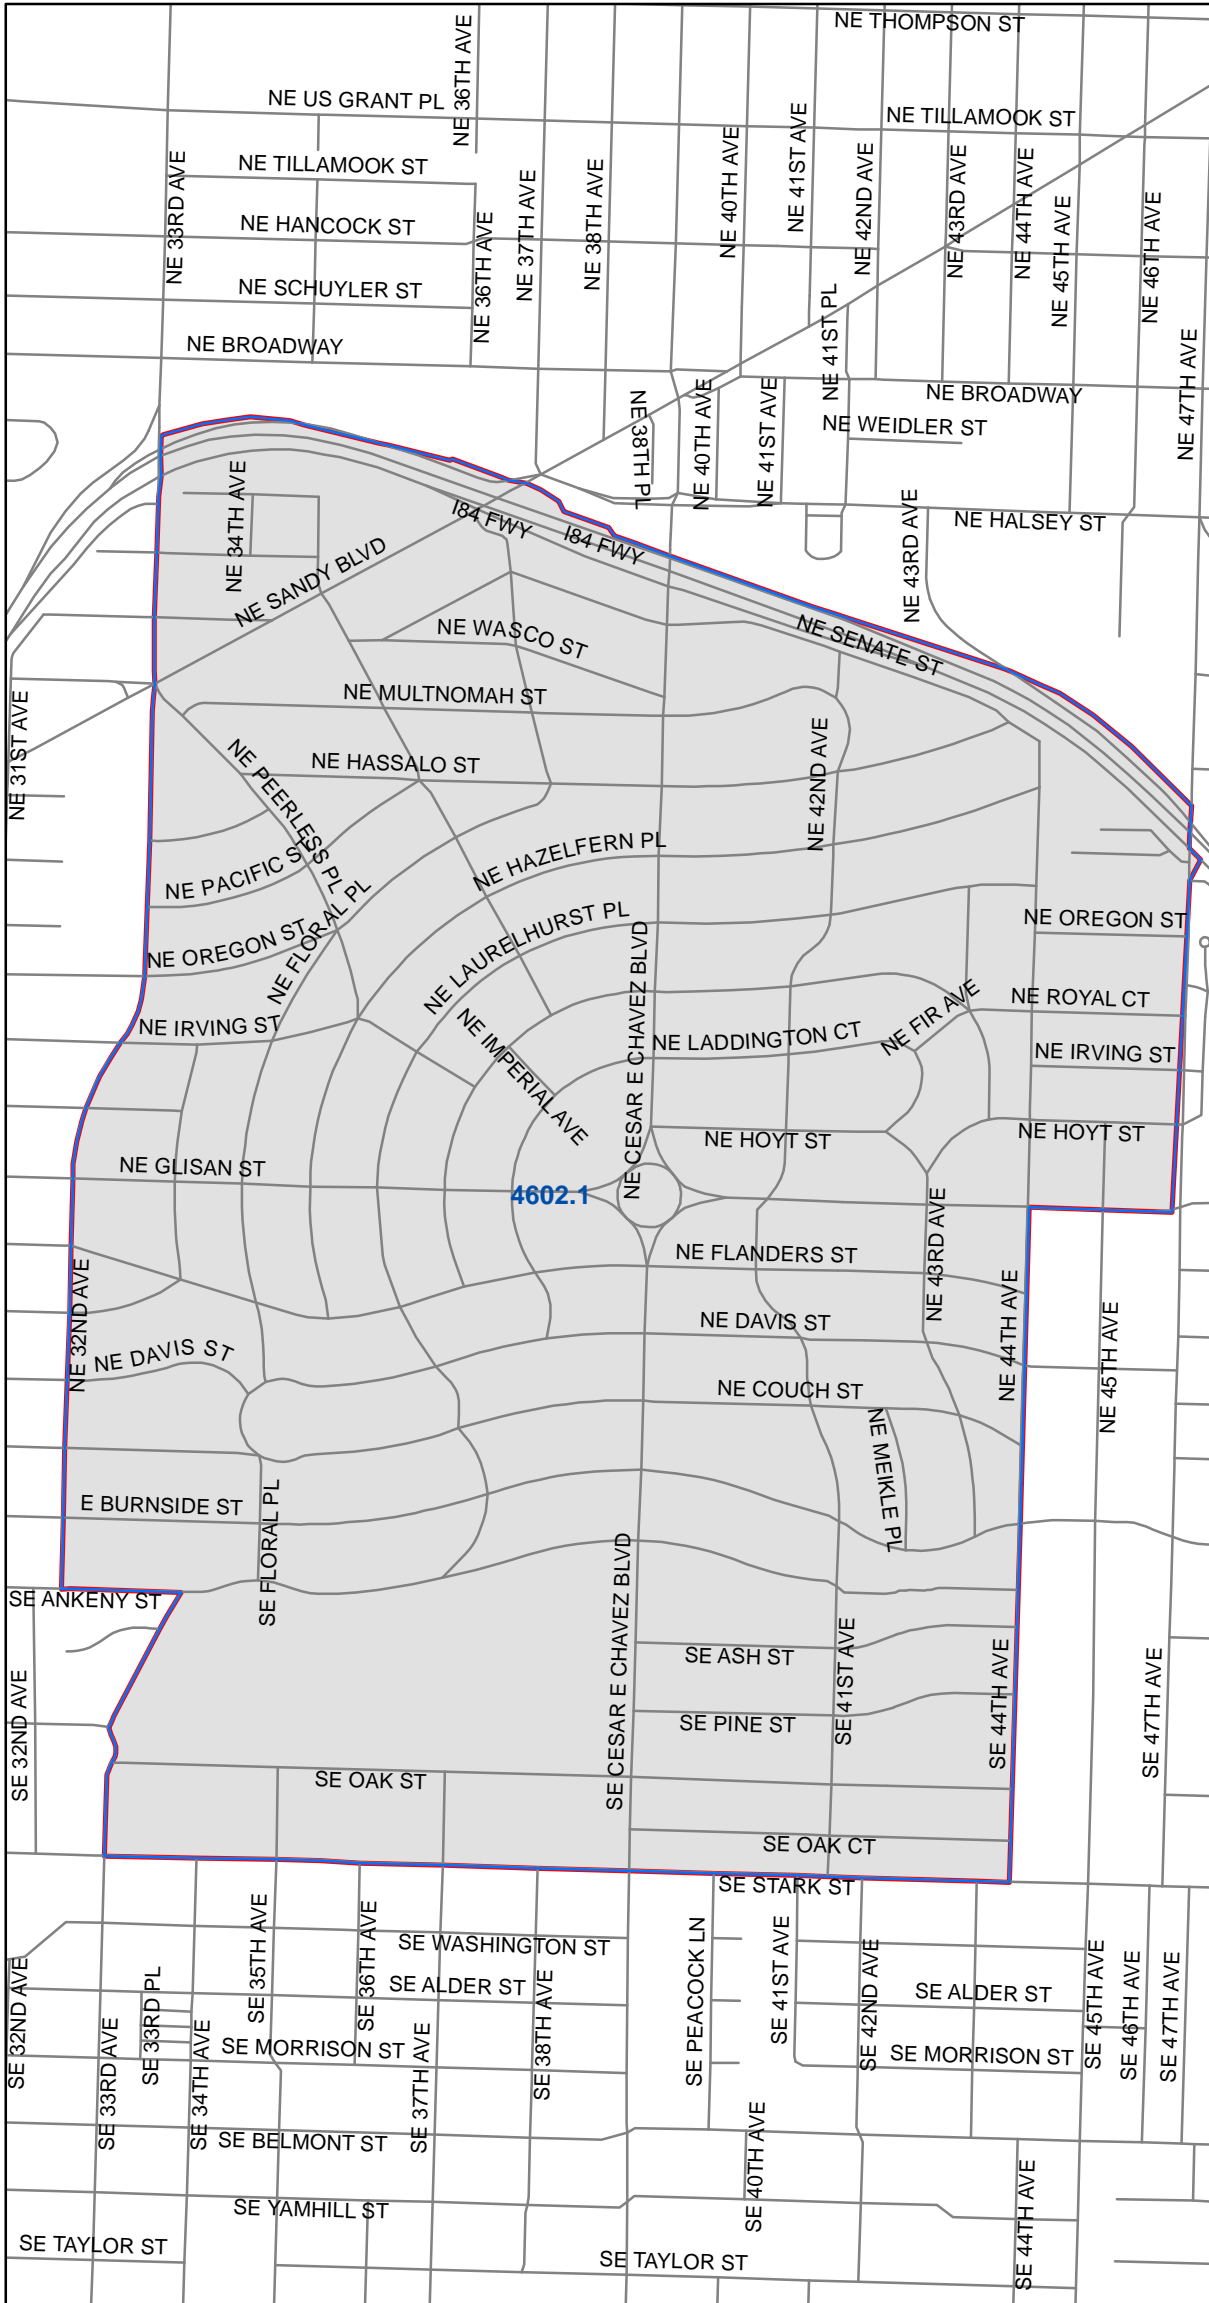

# Precinct 4602

Multnomah County Elections Division  
 1040 SE Morrison St.  
 Portland OR 97214  
 503-988-3720  
 elections@multco.us  
 www.mcelections.org

Disclaimer: This map is for reference use only. Data is derived from multiple sources with varying levels of accuracy.