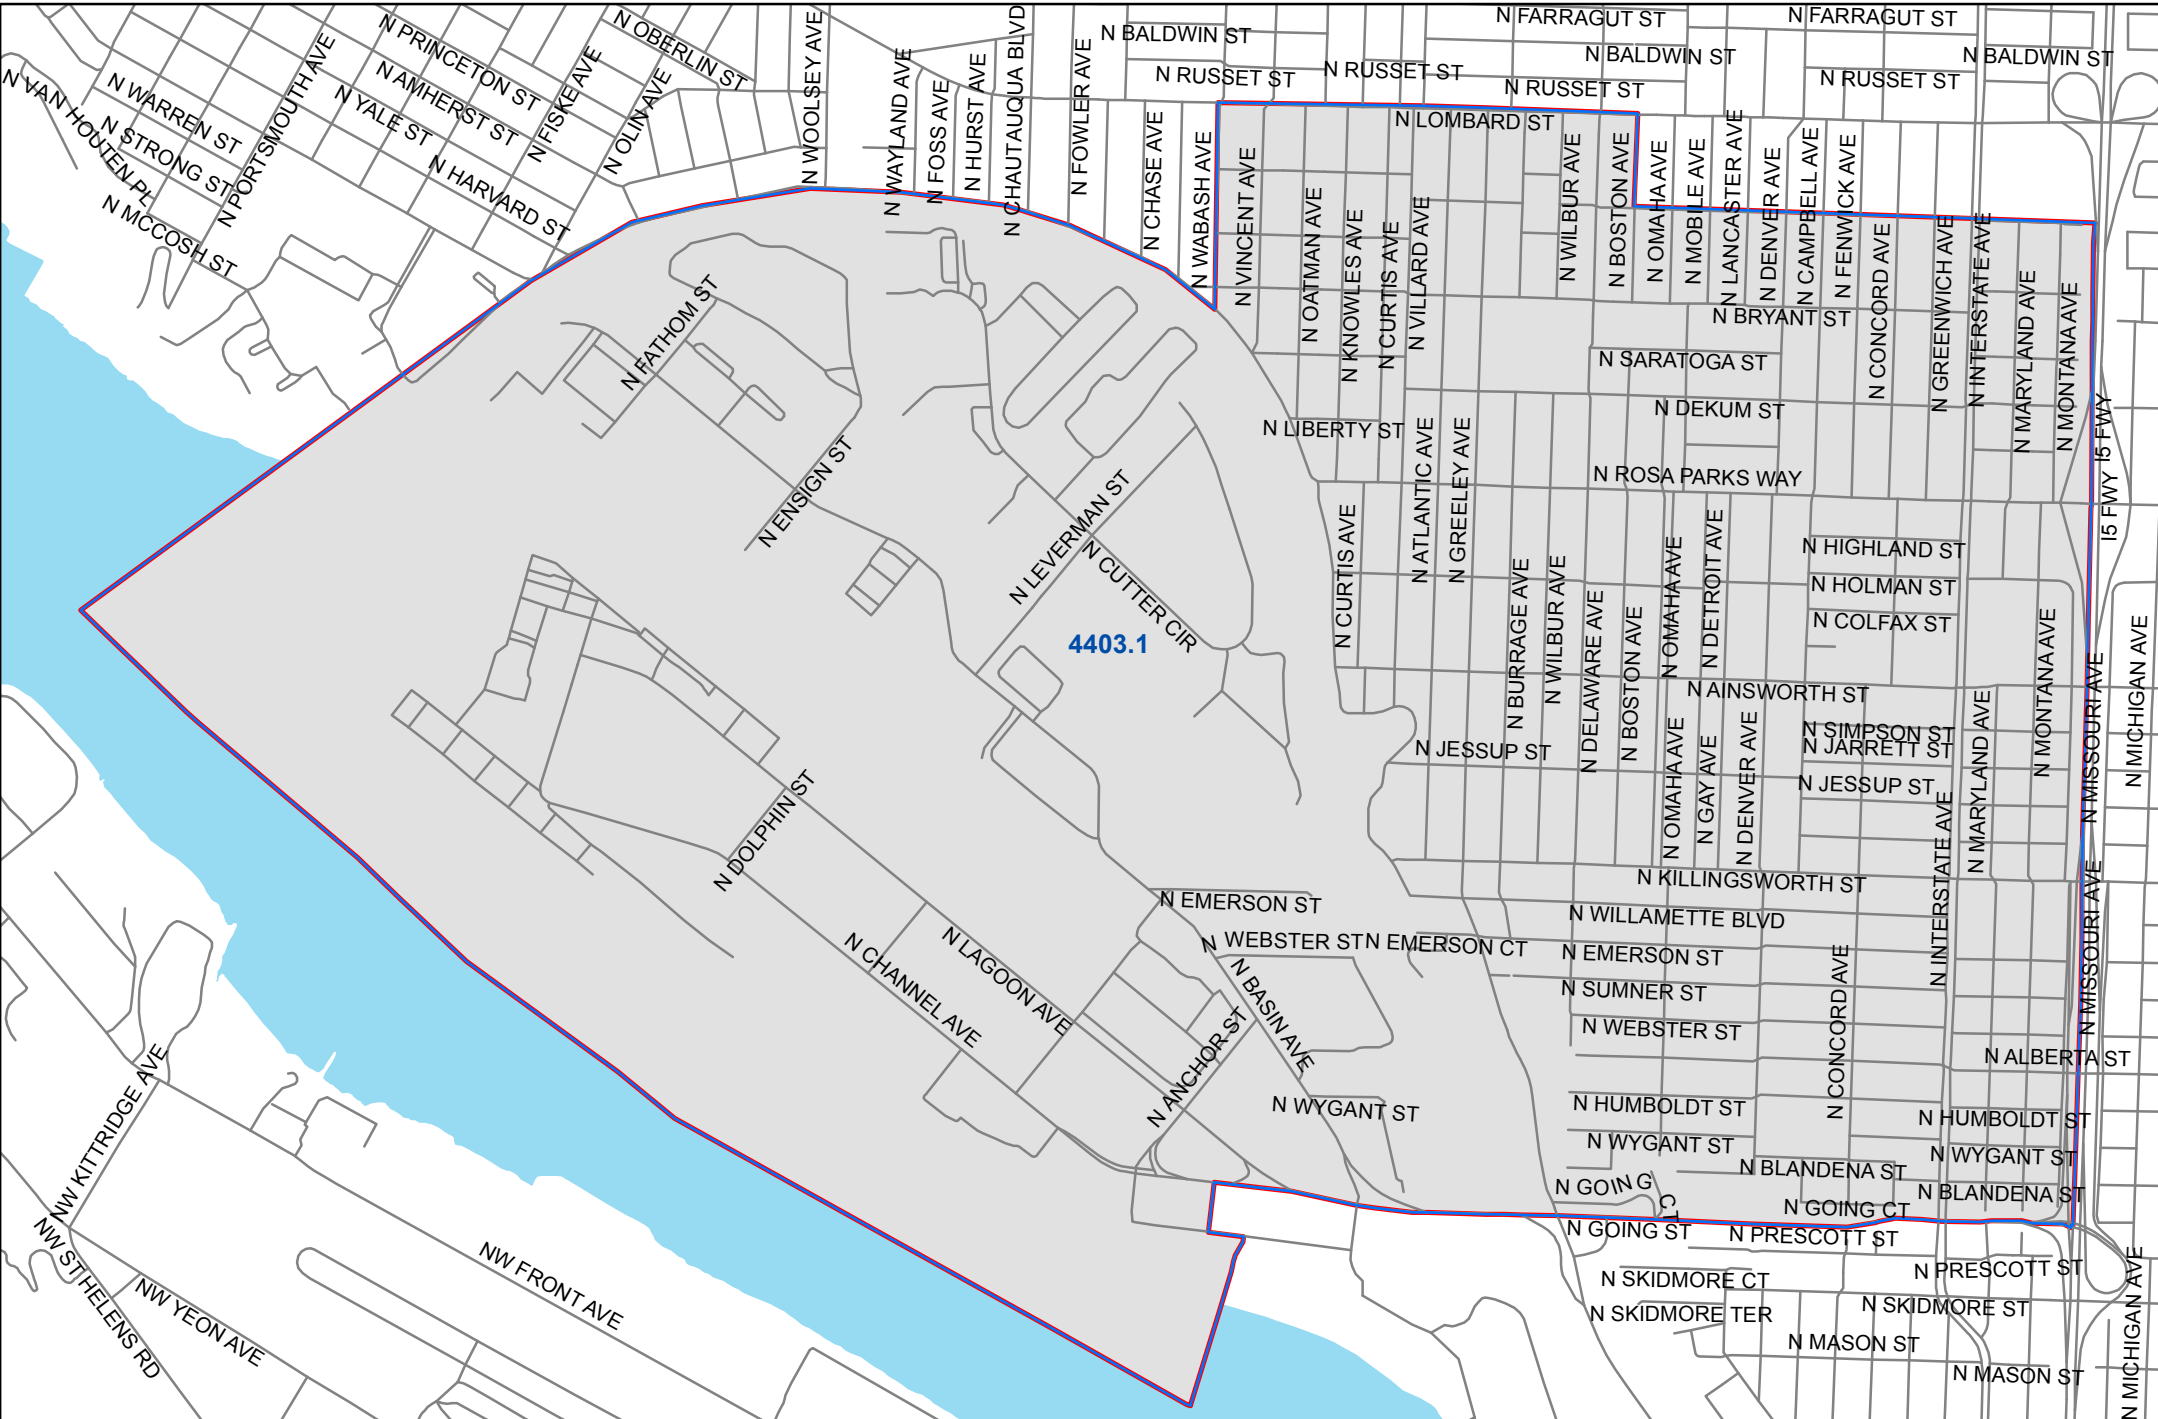

Precinct 4403

Multnomah County Elections Division
1040 SE Morrison St.
Portland OR 97214
503-988-3720
elections@multco.us
www.mcelections.org

Disclaimer: This map is for reference use only. Data is derived from multiple sources with varying levels of accuracy.