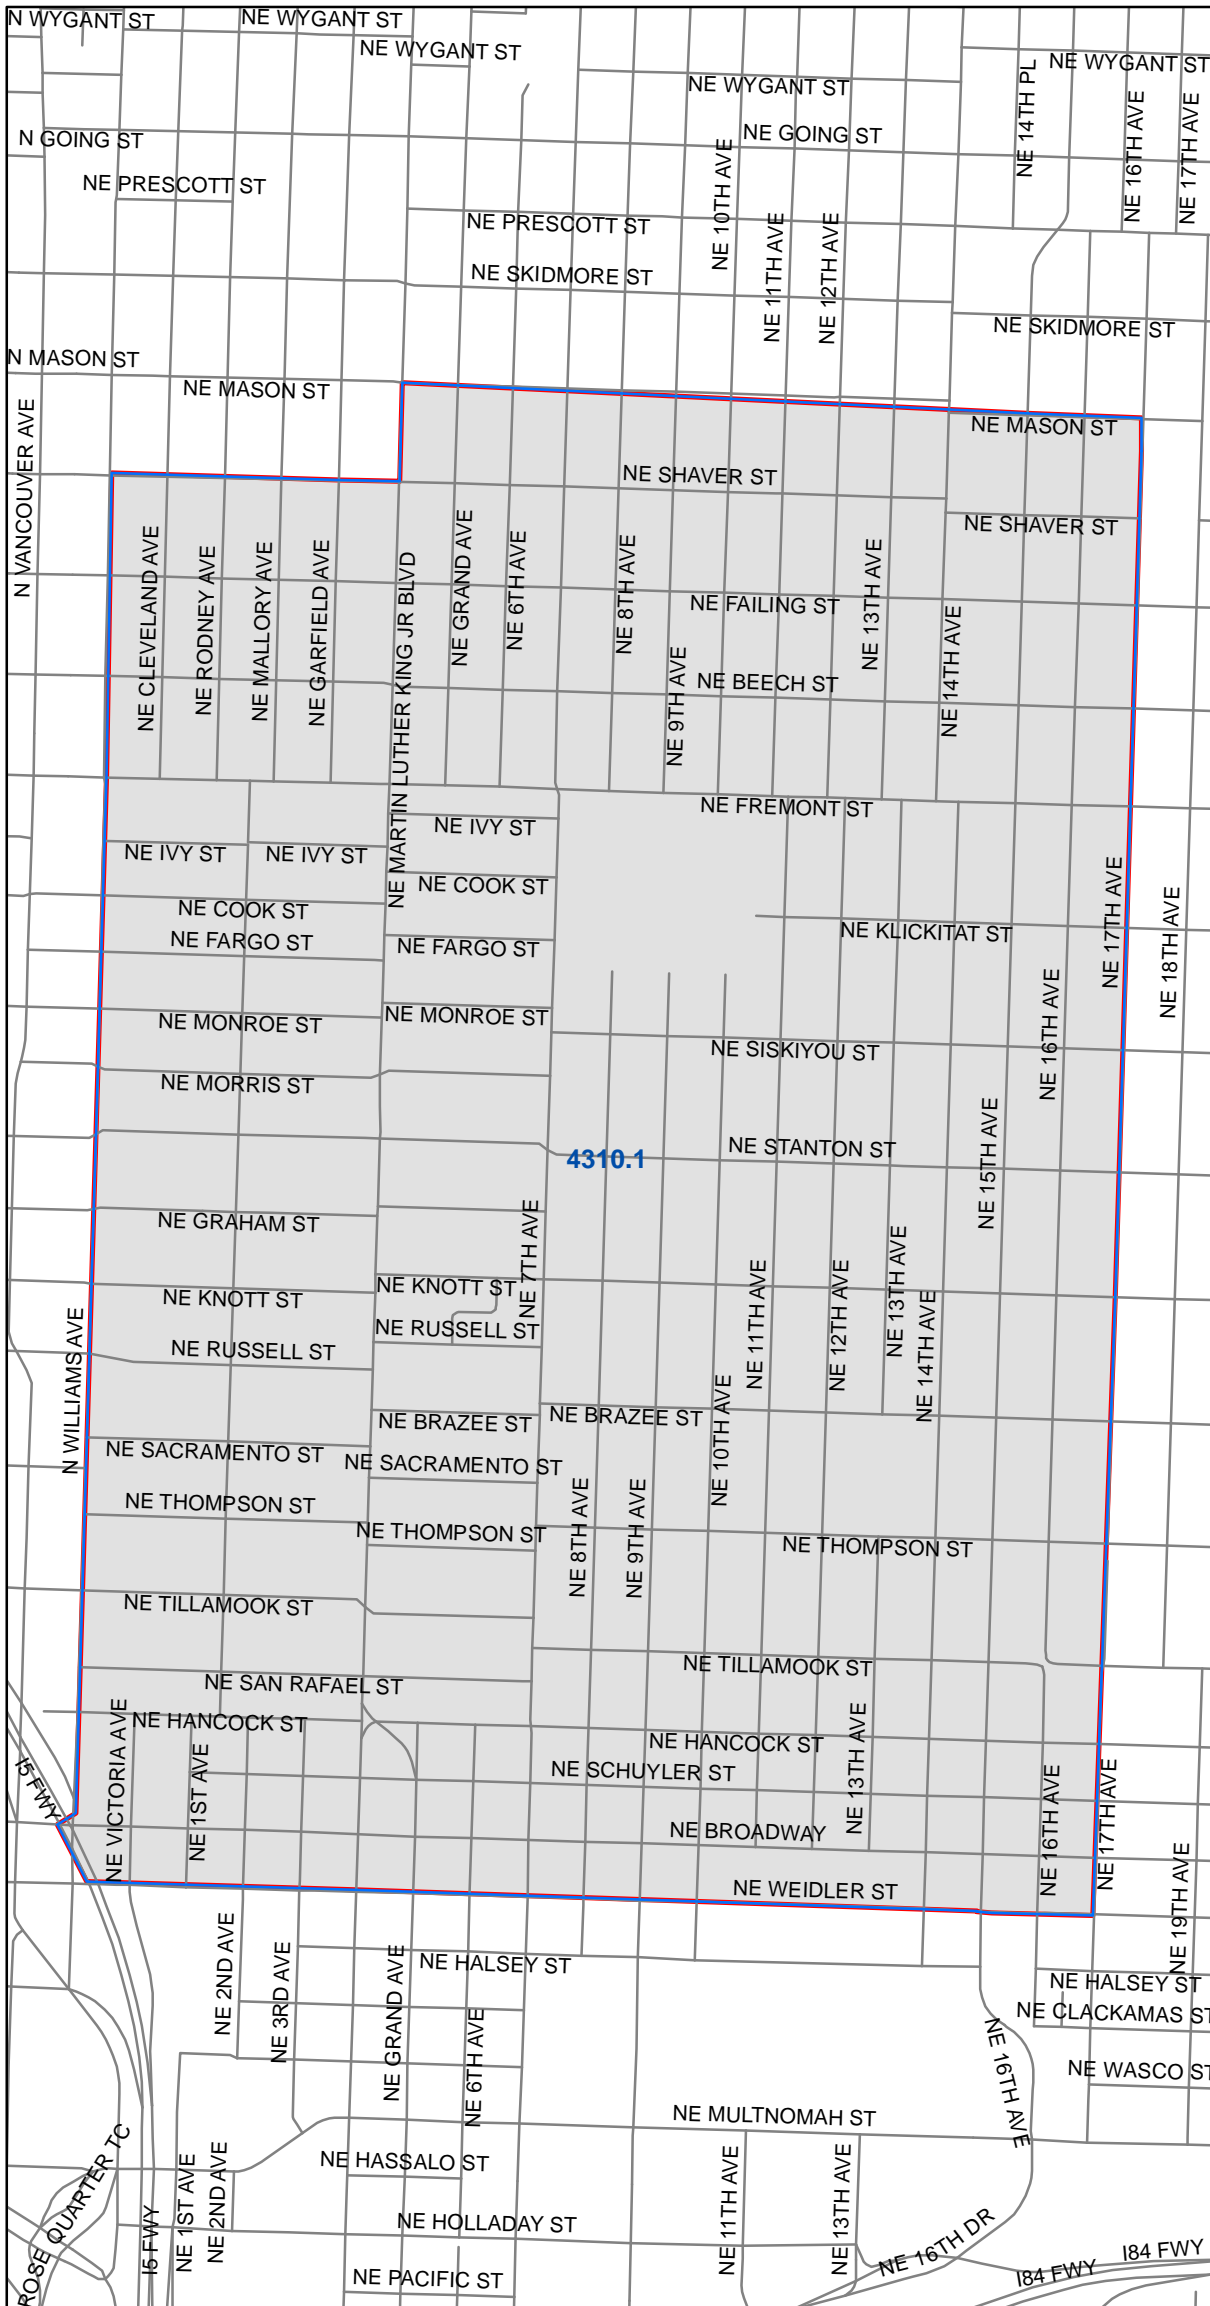

Precinct 4310

Multnomah County Elections Division
 1040 SE Morrison St.
 Portland OR 97214
 503-988-3720
 elections@multco.us
 www.mcelections.org

Disclaimer: This map is for reference use only. Data is derived from multiple sources with varying levels of accuracy.