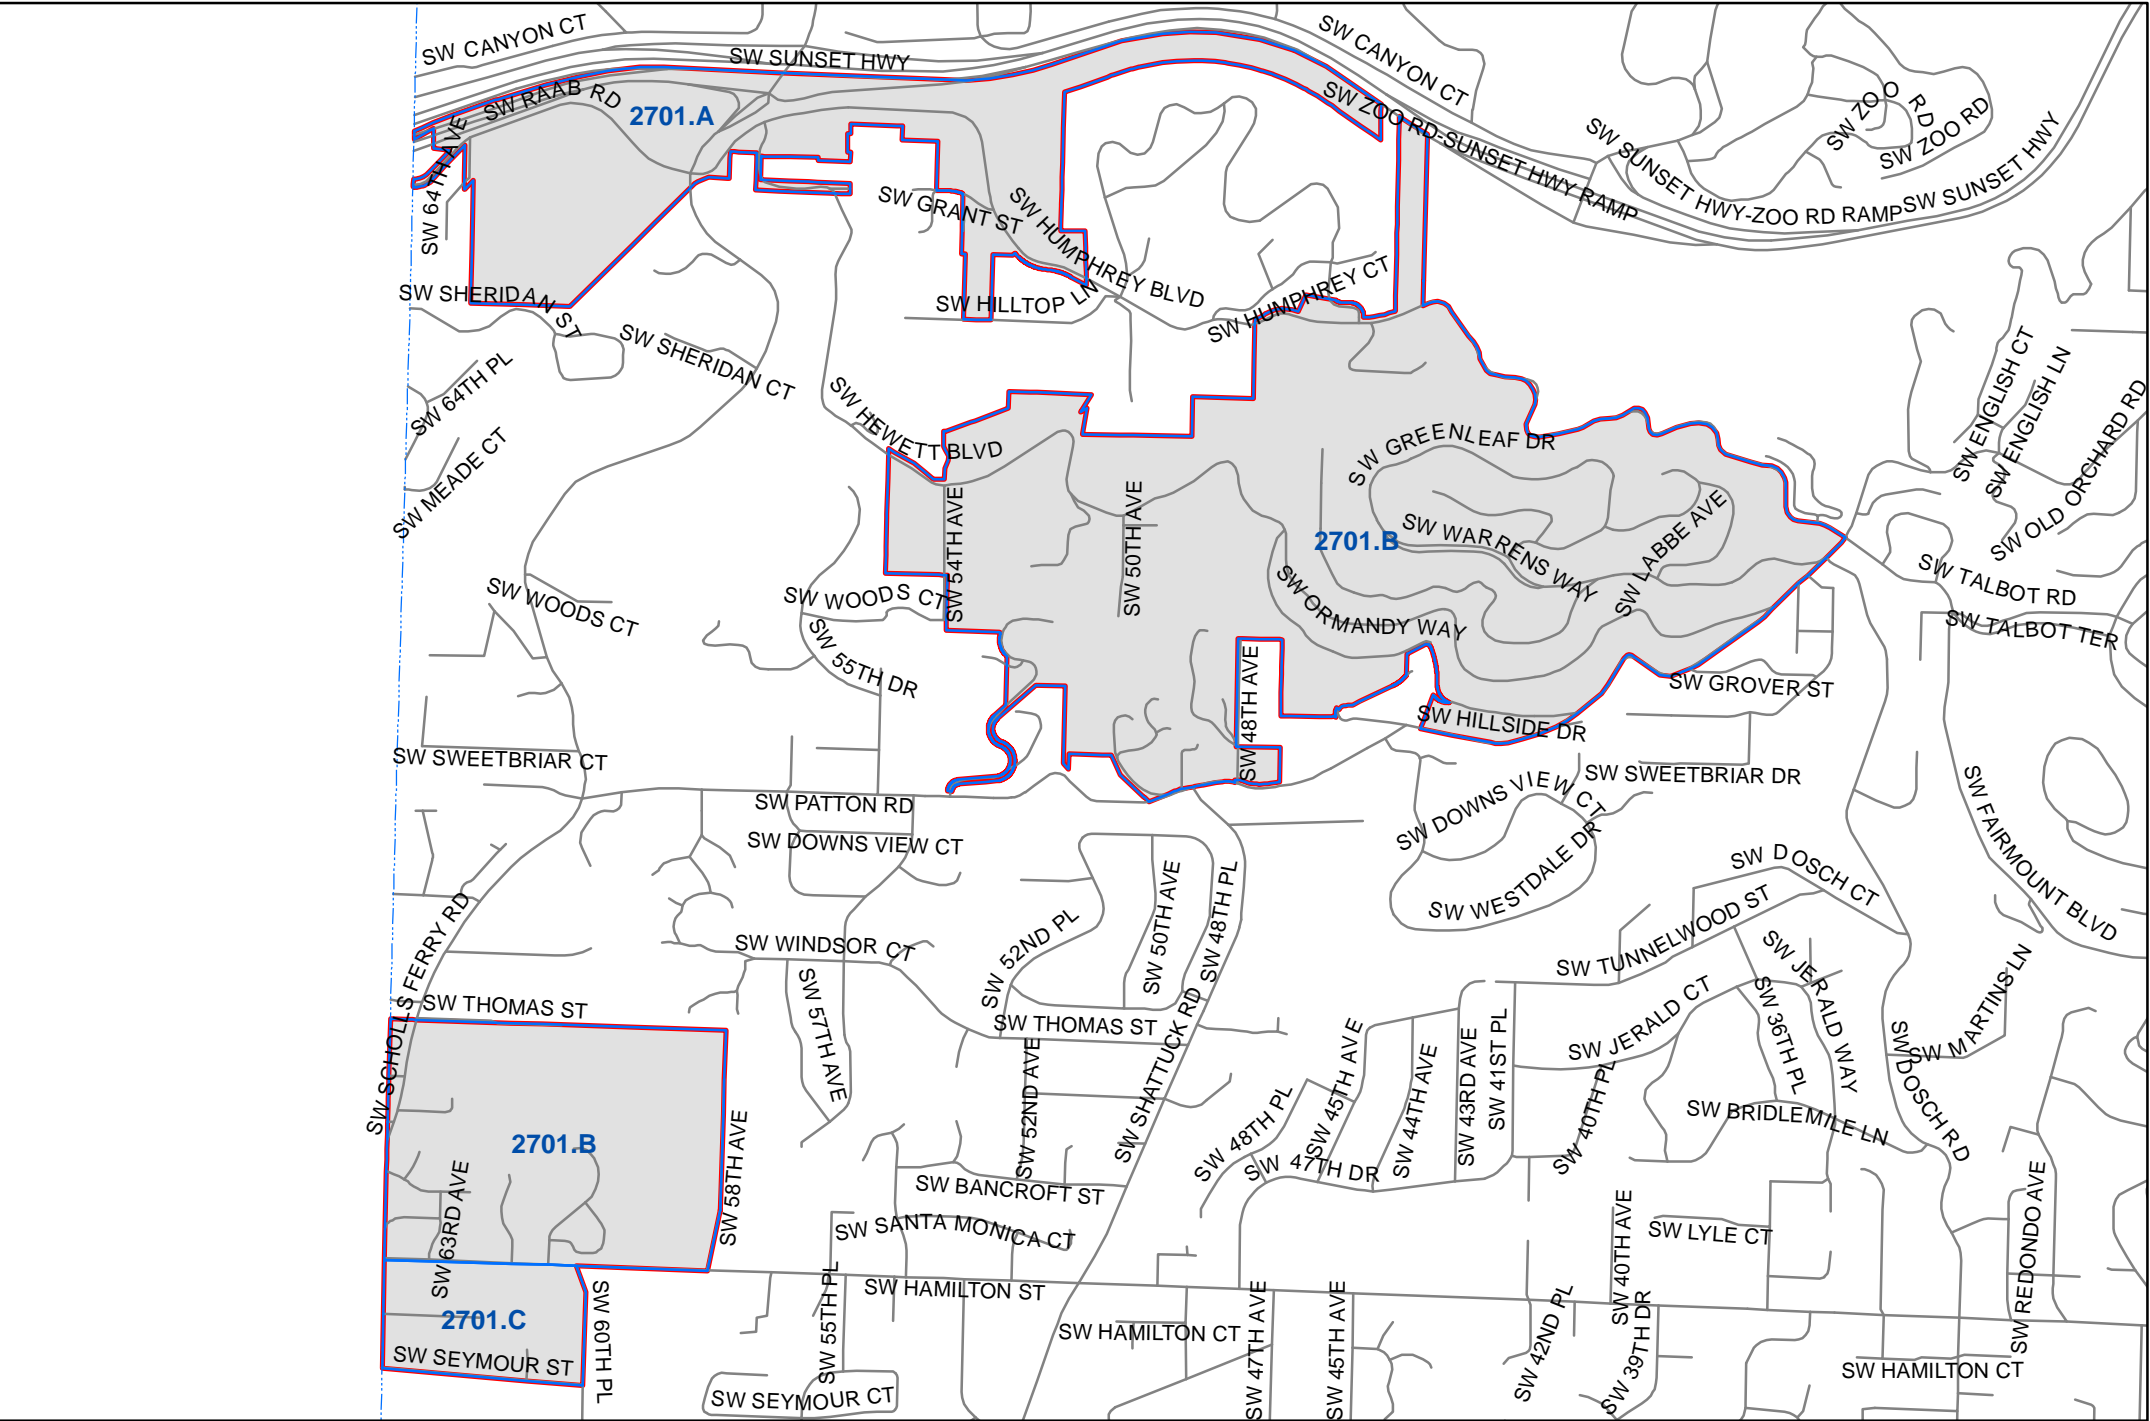

Precinct 2701

Multnomah County Elections Division
 1040 SE Morrison St.
 Portland OR 97214
 503-988-3720
 elections@multco.us
 www.mcelections.org

Disclaimer: This map is for reference use only.
 Data is derived from multiple sources with
 varying levels of accuracy.