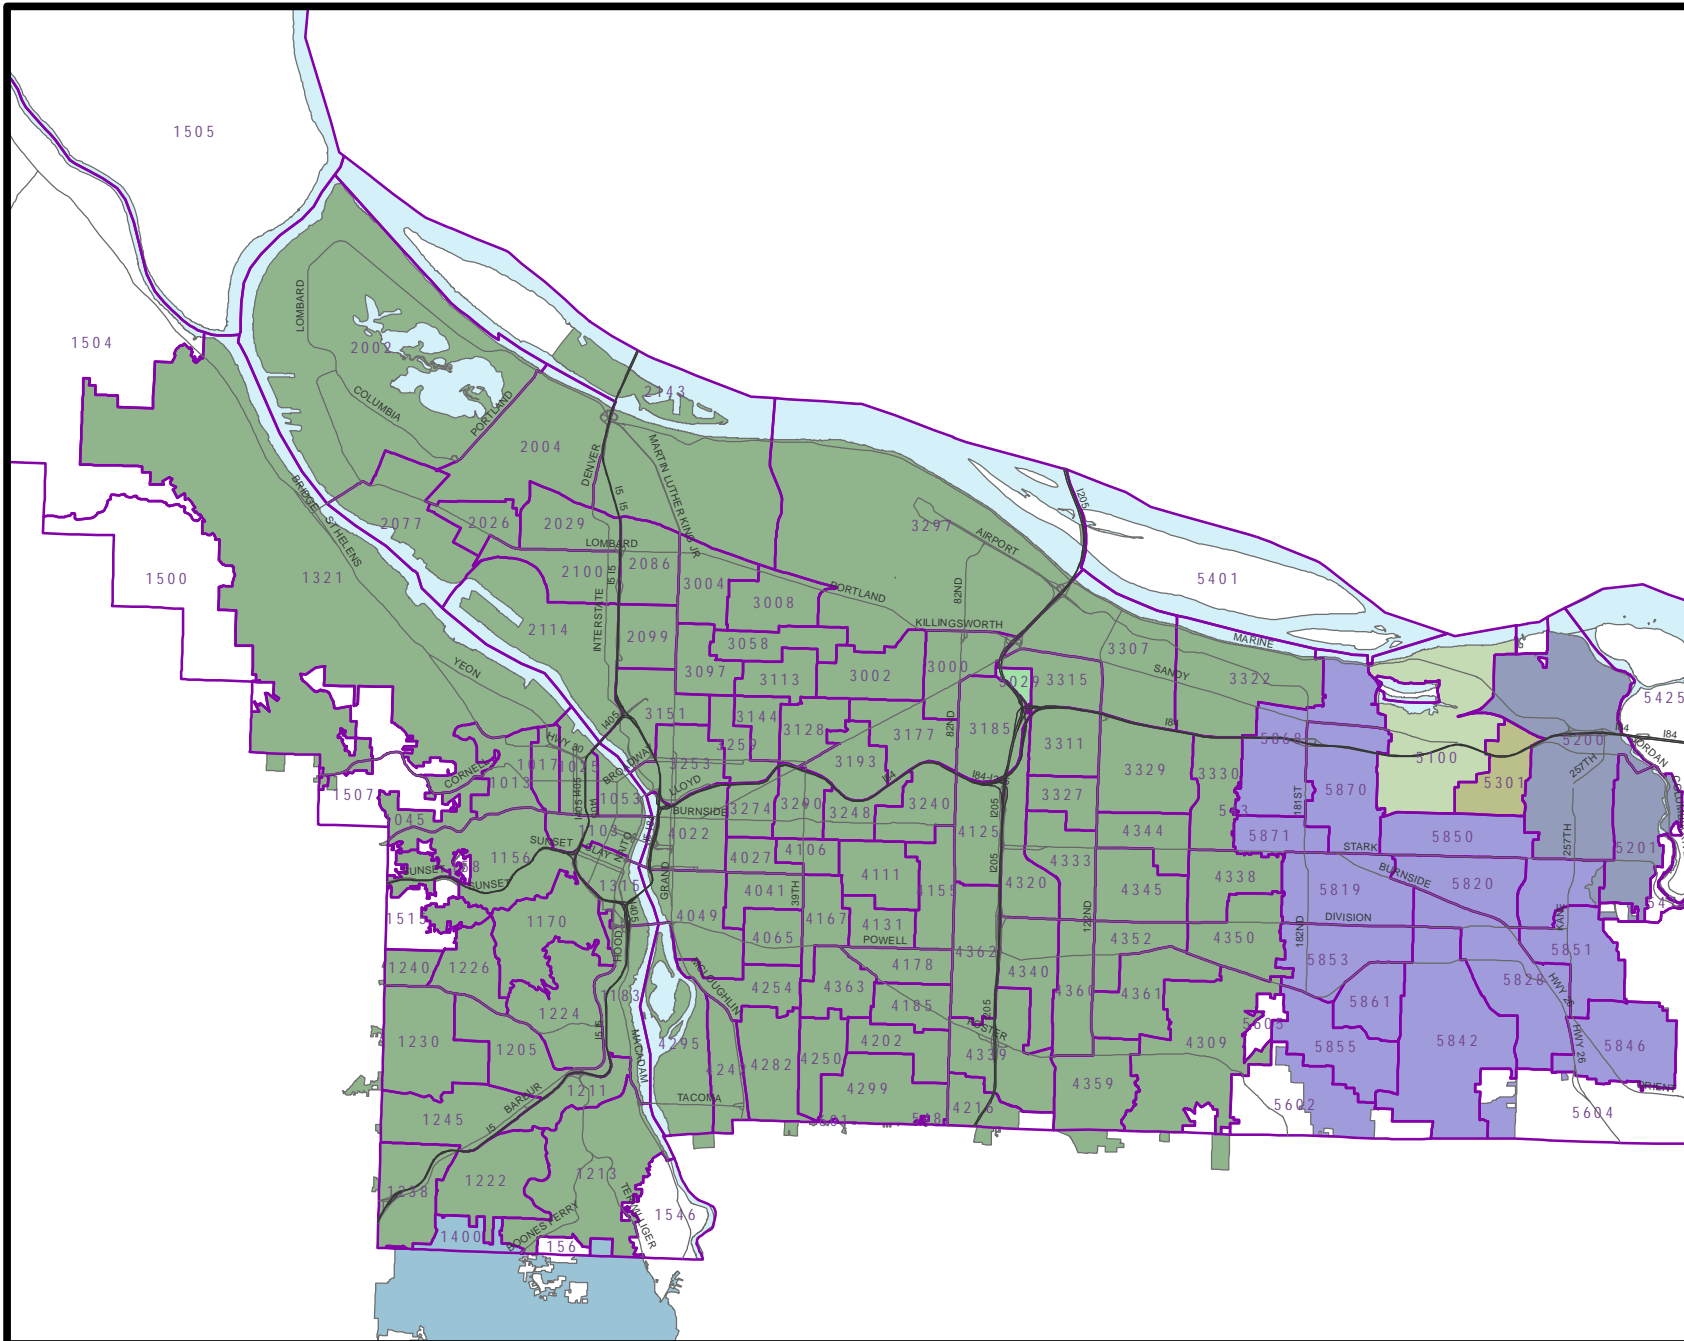

# Cities in Multnomah County

## Legend

- Freeways
- Major Arterials
- Precincts
- Water

## Cities

- Fairview
- Gresham
- Lake Oswego
- Maywood Park
- Milwaukie
- Portland
- Troutdale
- Wood Village

This map is provided for informational purposes only. Information used to develop this map has been obtained from many sources and is not guaranteed to be accurate. Multnomah County assumes no responsibility for the accuracy of information appearing on this map.