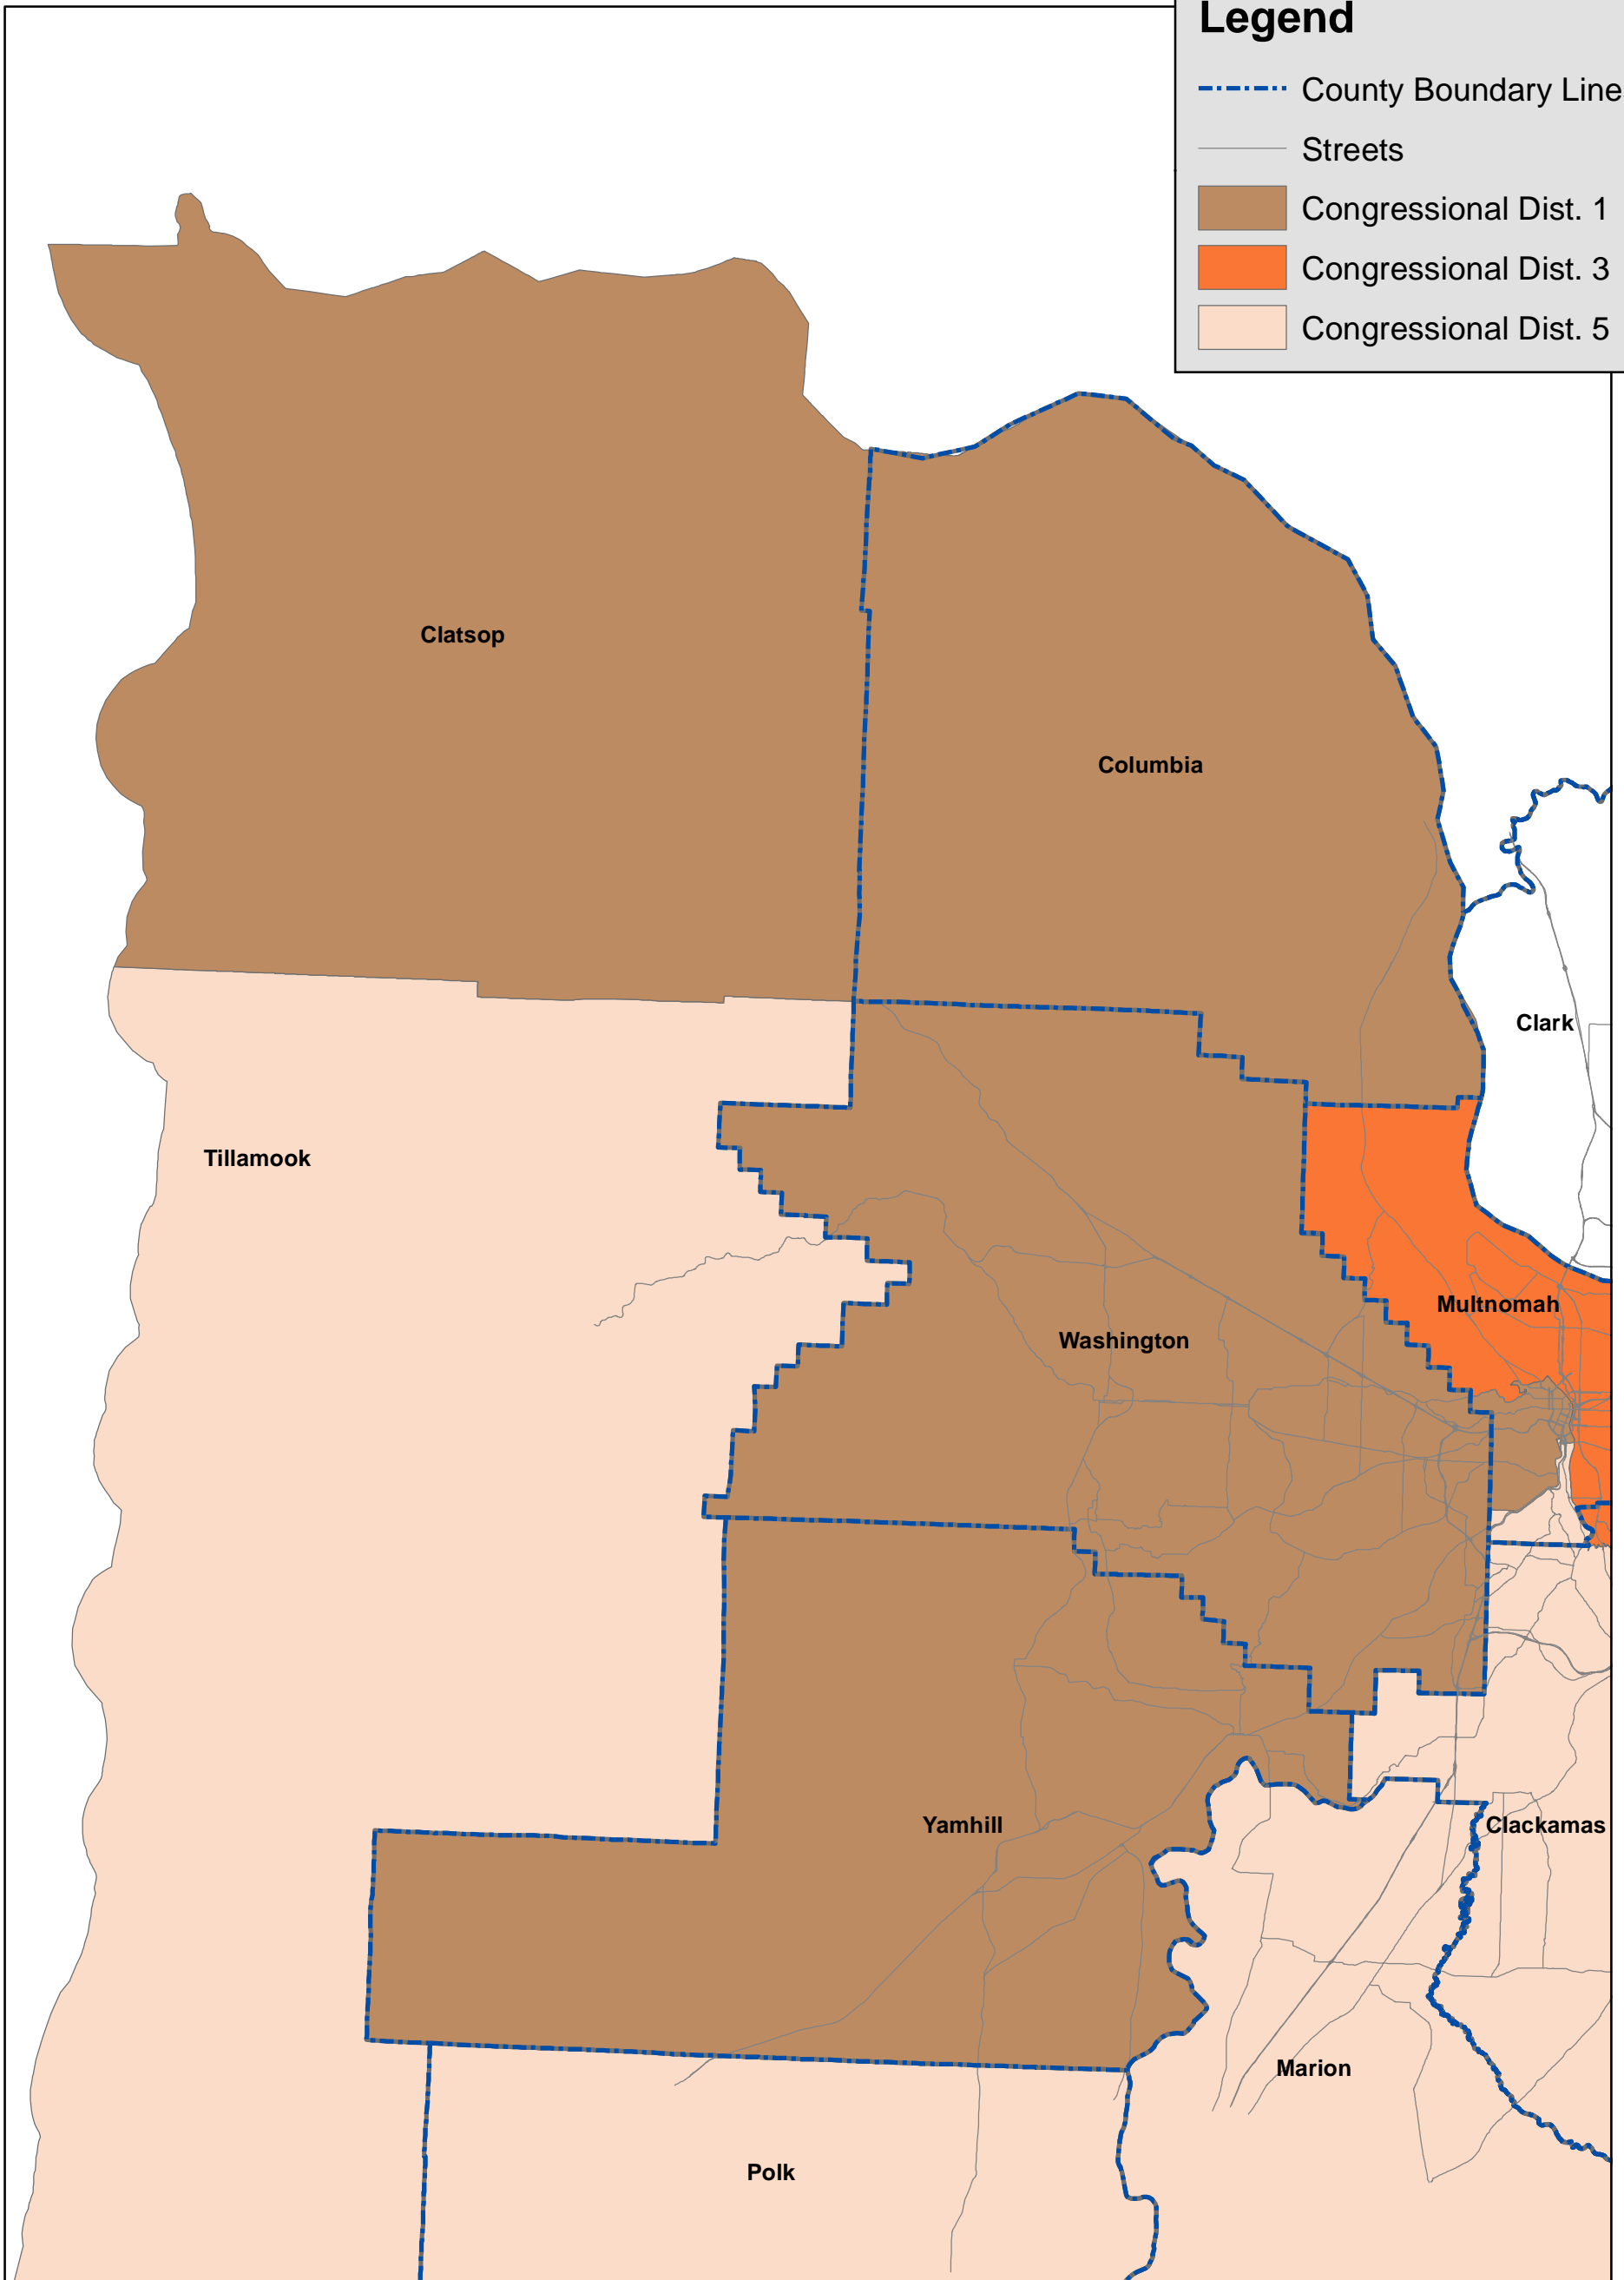

# Congressional District Boundaries In Northwest Oregon

**Legend**

- County Boundary Lines
- Streets
- Congressional Dist. 1
- Congressional Dist. 3
- Congressional Dist. 5

0 3.5 7 14 21 28 Miles