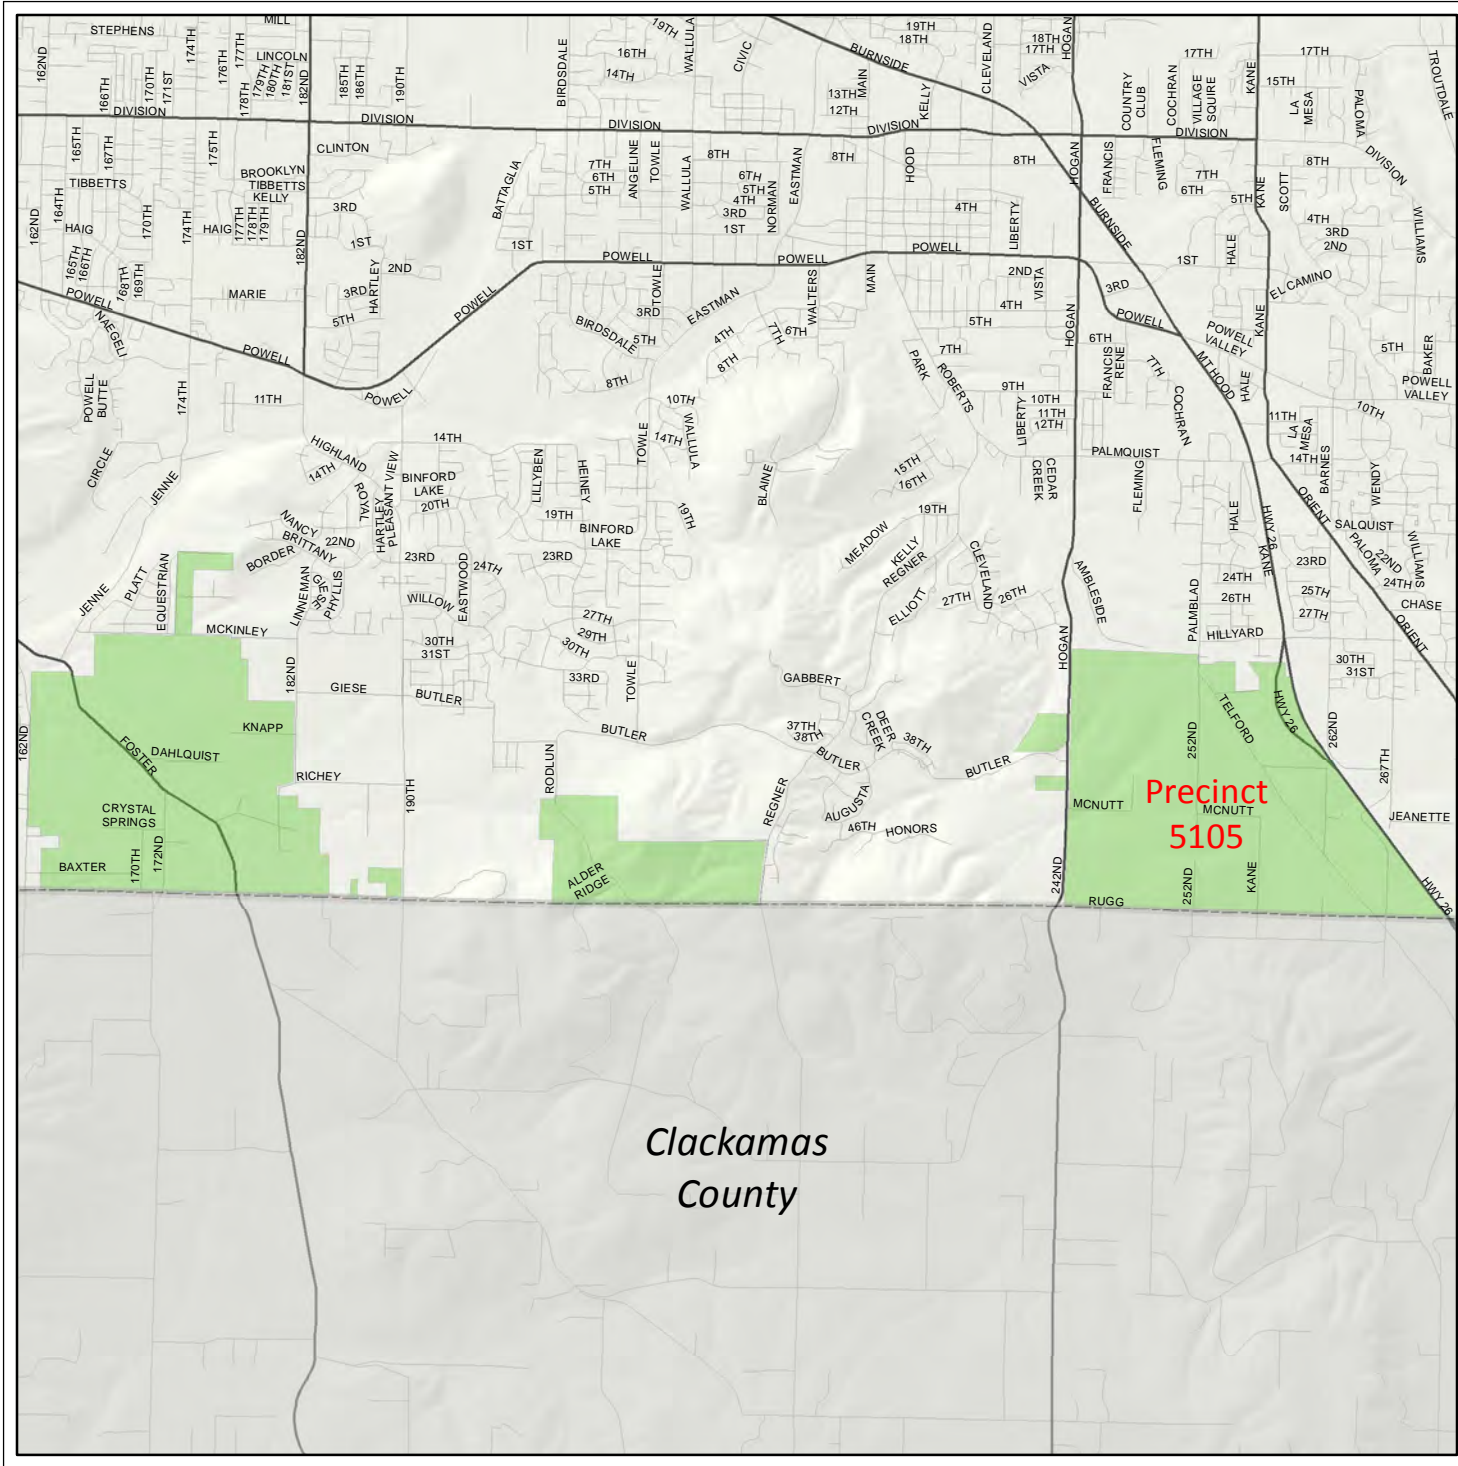

Multnomah County Precinct 5105

Multnomah County Elections
1040 SE Morrison Street
Portland, OR 97214
Voice 503 988-3720
Fax 503 988-3719
Email elections@multco.us
www.mcelections.org

DISCLAIMER: This map is for reference use only. Data provided are derived from multiple sources with varying levels of accuracy. Multnomah County GIS disclaims all responsibility for the accuracy or completeness of the data shown hereon.

Date: 1/31/2012

*Clackamas
County*